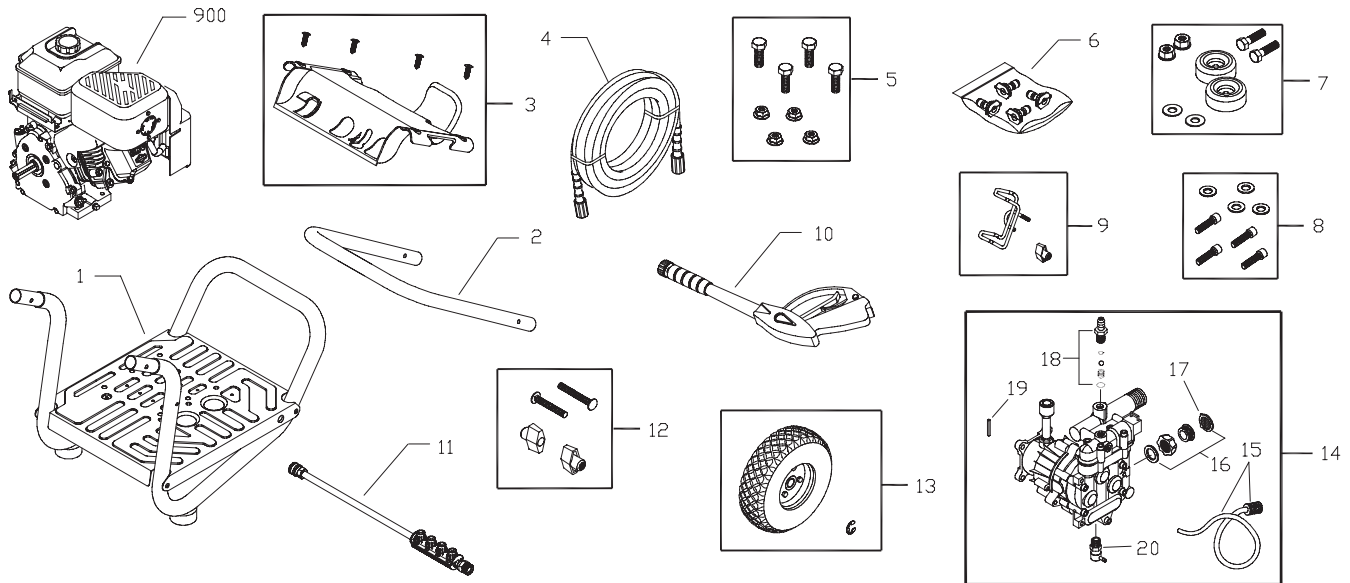

Illustrated Parts List

Pressure Washer / Lavadora de Presión Model / Modelo 020242-4

Questions? Preguntas? **Helpline - 1-888-611-6708** M-F 8-5 CT

Troy-Bilt® is a registered trademark of MTD and is used under license to Briggs & Stratton Power Products. Troy-Bilt® es una marca registrada de MTD y se usa abajo licencia a Briggs & Stratton Power Products.

BRIGGS & STRATTON POWER PRODUCTS GROUP, LLC
JEFFERSON, WISCONSIN, U.S.A.

Manual No. 199038A Revision E (05/19/2008)

Exploded Views and Parts List

EXPLODED VIEW AND PARTS LIST - MAIN UNIT

Item	Part #	Description	Item	Part #	Description
1	196695GS	BASE, w/Mounts	18	190593GS	KIT, Chemical Injection
2	P194567GS	HANDLE	19	23139DGS	KEY
3	199039GS	KIT, Billboard Assy, w/Decals	20	194298GS	VALVE, Thermal Relief
	195964GS	Tree Clips	900	§	ENGINE
4	196006GS	HOSE	Items Not Illustrated:		
5	192318GS	KIT, Engine Mounting Hardware	199038GS	MANUAL, Operator's	
6	199098GS	KIT, Nozzles	MS3431	MANUAL, Engine	
	195983AAGS	Nozzle, QC Red	191267SGS	AXLE	
	195983XGS	Nozzle, QC Yellow	BB3061BGS	OIL BOTTLE	
	195983RGS	Nozzle, QC White	87815GS	GOGGLES	
	198841GS	Nozzle, Plastic, Soap	695755	KNOB, Throttle	
7	192310GS	KIT, Vibration Mount	192359GS	DECAL, Recoil	
8	192131GS	KIT, Pump Mounting Hardware	192360GS	DECAL, Engine	
9	202200GS	KIT, Gun Holder	196360GS	DECAL, Air Cleaner	
10	196206GS	GUN	194256GS	KIT, Tag Warning	
11	192198GS	EXTENSION, w/Nozzle Holder	Optional Accessories Not Illustrated		
12	B2203GS	KIT, Handle Hardware	6048	KIT, O-Ring	
13	194509GS	KIT, Wheel	6039	PUMP SAVER	
	191265GS	E-Ring	§ - Contact Engine Manufacturer		
14	198347GS	ASSY, Pump			
15	189971GS	KIT, Chemical Hose			
16	190670GS	KIT, Water Inlet			
17	B2384GS	FILTER			